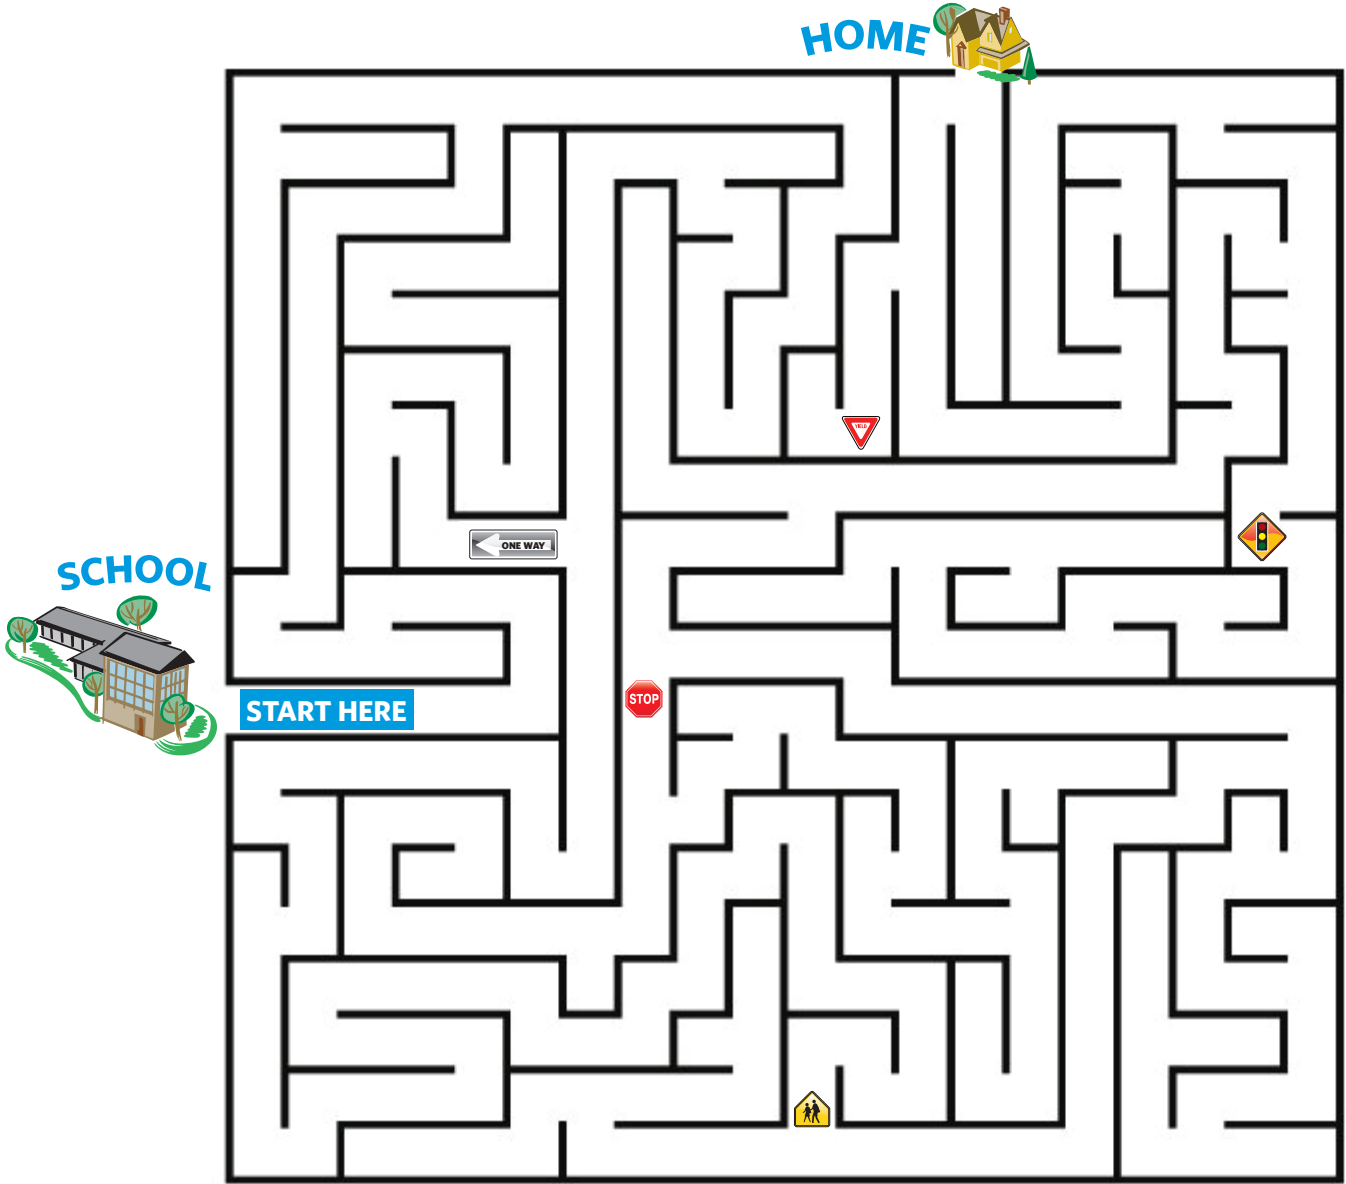

# School Days Maze

Directions: Help us find our way home from school. Make sure to obey all traffic signs.

## Mercy Injury Prevention Center

417-820-7233  
[mercy.net/injuryprevention](http://mercy.net/injuryprevention)

Check us out on Facebook - [Mercy Injury Prevention Center](#)

Mercy is a proud leader of

SPR\_30054 (10/15/15)